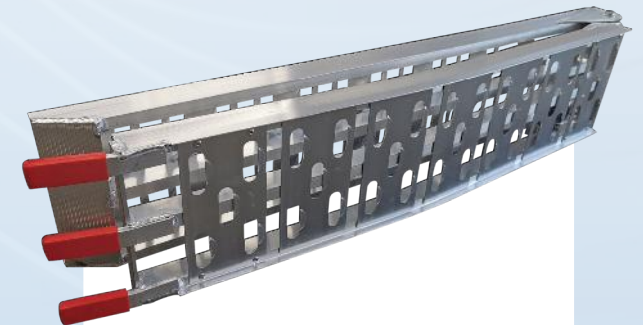

RAM80T - Triple Telescopic Ramp

Overall Dimensions: **1070 - 2390mm (L) x 162mm (W int) x 228mm (W)**
Product Weight: **6.9kg (each)**

Maximum load on all ramps: **270kg**