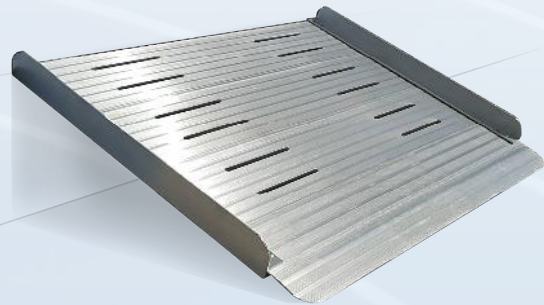

REDGUM brand
ASSISTED LIVING PRODUCTS

RAMPS RANGE

ASK FOR THE BRAND

redgumbrand.com.au

FEATURES

- Strong, lightweight aluminium construction
- Raised non-slip surface
- Folds in half for transit and storage
- Carry handle

RAM20B

Overall Dimensions: **1500mm (L) x 190mm (W)**
Product Weight: **3kg (each)**
Maximum load: **270kg**

TELESCOPIC RAMPS

FEATURES

- Ramp can be set at any length within range
- Simple to operate extension lock
- Portable, lightweight and easy to carry
- Strong aluminium construction
- Raised non-slip surface
- Safety edges to prevent rolling off
- Carry handle
- Slides in for transit and storage

FEATURES

- Solid black rubber construction
- Raised non-slip surface provides excellent grip
- Suitable for indoor and outdoor use
- Can be cut down or grooved to suit application

RAMR1415

Overall Dimensions: **900mm (W) x 140mm (D)**
Wedge height: **15mm**
Product Weight: **1.6kg**