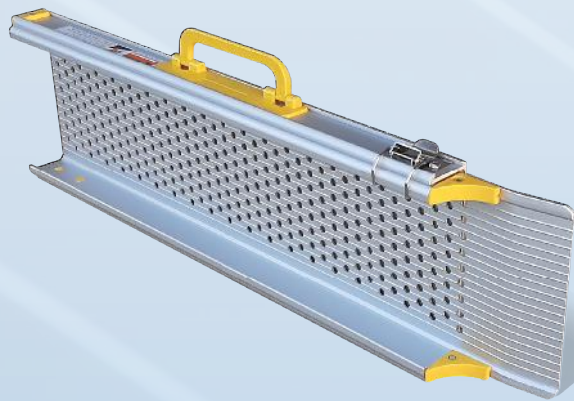

REDGUM brand
ASSISTED LIVING PRODUCTS

RAMPS RANGE

ASK FOR THE BRAND

redgumbrand.com.au

FEATURES

- Strong, lightweight aluminium construction
- Raised non-slip surface
- Folds in half for transit and storage
- Carry handle

RAM4

Overall Dimensions: **1220mm (L) x 700 (W int) x 750mm (W)**
Product Weight: **8.8kg**
Max. Height: **305mm**

RAM5

Overall Dimensions: **1520mm (L) x 700 (W int) x 750mm (W)**
Product Weight: **11.6kg**
Max. Height: **381mm**

RAM20B

Overall Dimensions: **1500mm (L) x 190mm (W)**
Product Weight: **3kg (each)**
Maximum load: **270kg**

TELESCOPIC RAMPS

FEATURES

- Ramp can be set at any length within range
- Simple to operate extension lock
- Portable, lightweight and easy to carry
- Strong aluminium construction
- Raised non-slip surface
- Safety edges to prevent rolling off
- Carry handle
- Slides in for transit and storage

FEATURES

- Solid black rubber construction
- Raised non-slip surface provides excellent grip
- Suitable for indoor and outdoor use
- Can be cut down or grooved to suit application

RAMR1415

Overall Dimensions: **900mm (W) x 140mm (D)**
Wedge height: **15mm**
Product Weight: **1.6kg**