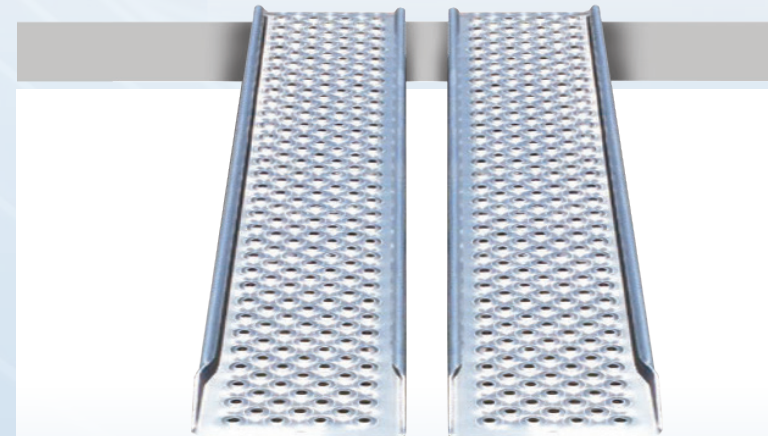

RAM20B

Overall Dimensions: **1500mm (L) x 190mm (W)**
Product Weight: **3kg (each)**
Maximum load: **270kg**

TELESCOPIC RAMPS

FEATURES

- Ramp can be set at any length within range
- Simple to operate extension lock
- Portable, lightweight and easy to carry
- Strong aluminium construction
- Raised non-slip surface
- Safety edges to prevent rolling off
- Carry handle
- Slides in for transit and storage