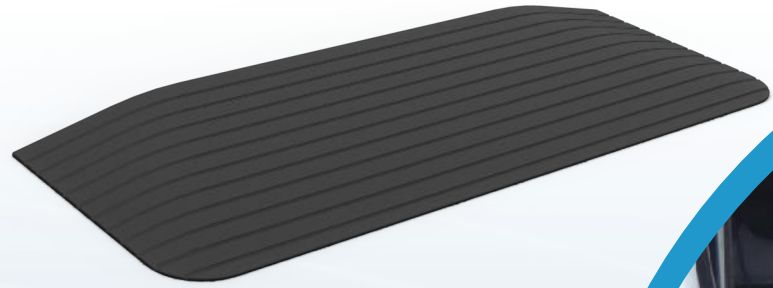

REDGUM brand
ASSISTED LIVING PRODUCTS

RAMPS RANGE

ASK FOR THE BRAND

redgumbrand.com.au

FEATURES

- Strong, lightweight aluminium construction
- Raised non-slip surface
- Folds in half for transit and storage
- Carry handle

RAM4

Overall Dimensions: **1220mm (L) x 700 (W int) x 750mm (W)**
Product Weight: **8.8kg**
Max. Height: **305mm**

RAM5

Overall Dimensions: **1520mm (L) x 700 (W int) x 750mm (W)**
Product Weight: **11.6kg**
Max. Height: **381mm**

Maximum load on all ramps: **270kg**
Maximum angle on all ramps: **15°**

ONE PIECE RAMPS/RAMP PAIR

RAM32

Overall Dimensions: **610mm (L) x 705mm (W int) x 714mm (W)**
Product Weight: **4.8kg**

RAM33

Overall Dimensions: **914mm (L) x 705mm (W int) x 714mm (W)**
Product Weight: **6.9kg**

FEATURES

- Solid black rubber construction
- Raised non-slip surface provides excellent grip
- Suitable for indoor and outdoor use
- Can be cut down or grooved to suit application

RAMR1415

Overall Dimensions: **900mm (W) x 140mm (D)**
Wedge height: **15mm**
Product Weight: **1.6kg**