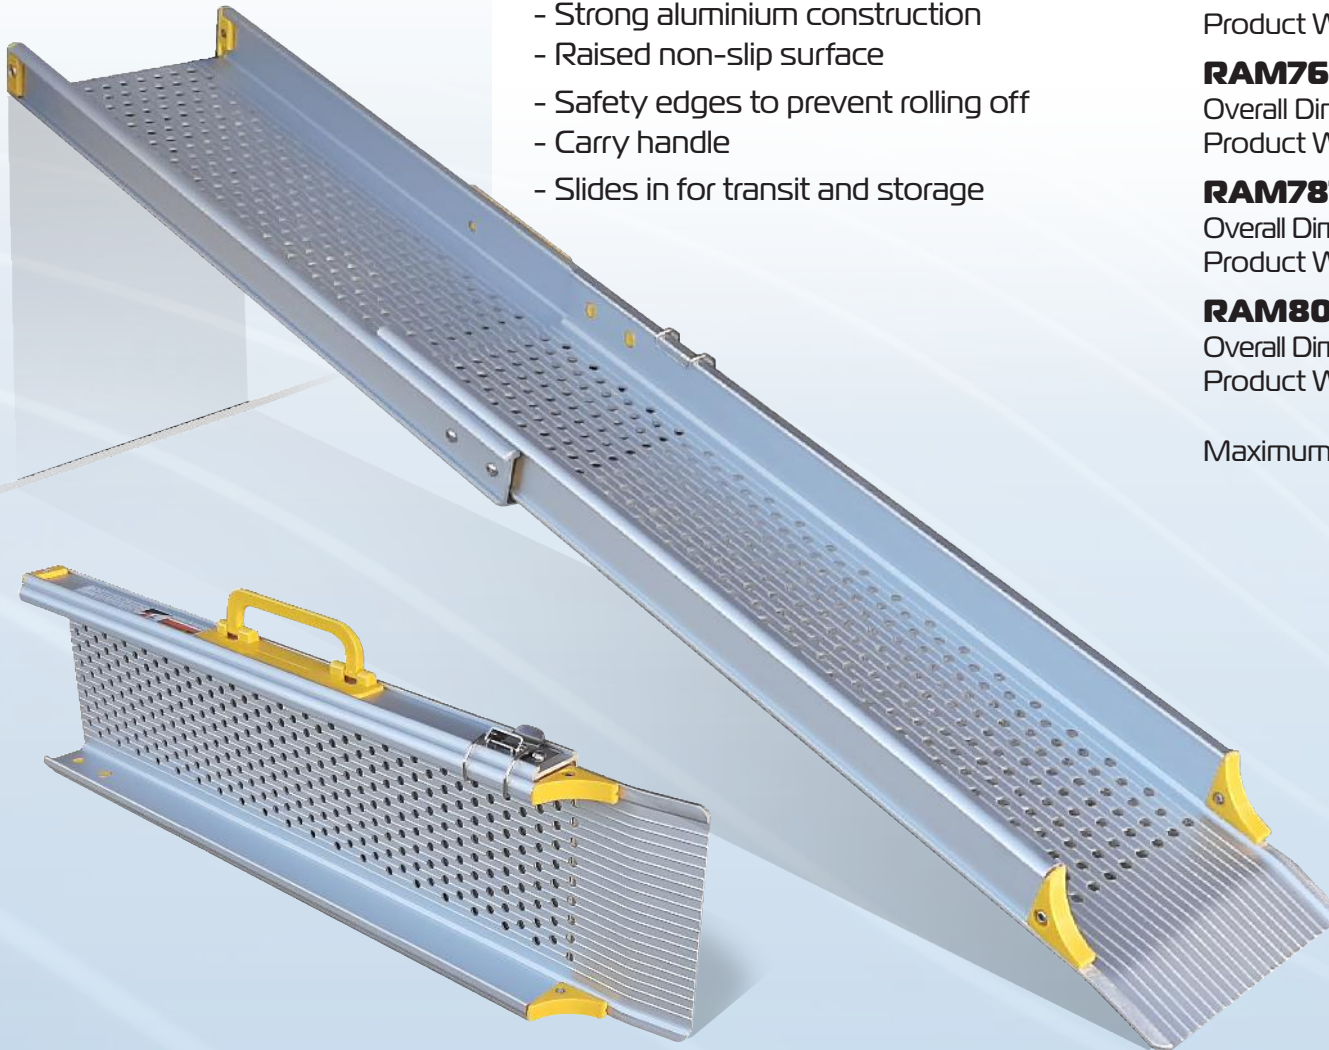

RAM20B

Overall Dimensions: **1500mm (L) x 190mm (W)**
Product Weight: **3kg (each)**
Maximum load: **270kg**

TELESCOPIC RAMPS

FEATURES

- Ramp can be set at any length within range
- Simple to operate extension lock
- Portable, lightweight and easy to carry
- Strong aluminium construction
- Raised non-slip surface
- Safety edges to prevent rolling off
- Carry handle
- Slides in for transit and storage