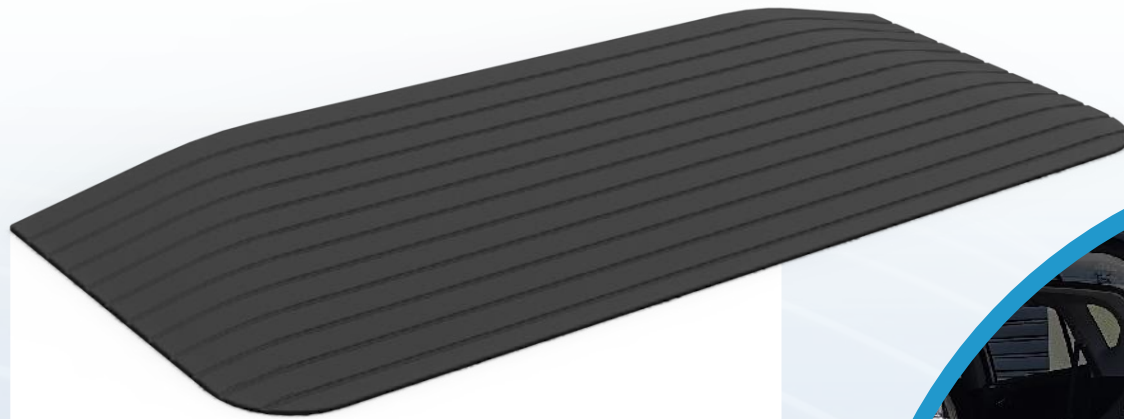

YOU DESERVE THE BEST!

RAMR2050

Overall Dimensions: **1105mm (W) x 410mm (D)**

Wedge height: **50mm**

Product Weight: **20kg**

RAMR20100

Overall Dimensions: **1105mm (W) x 410mm (D)**

Wedge height: **100mm**

Product Weight: **25kg**

Maximum load on all ramps: **270kg**