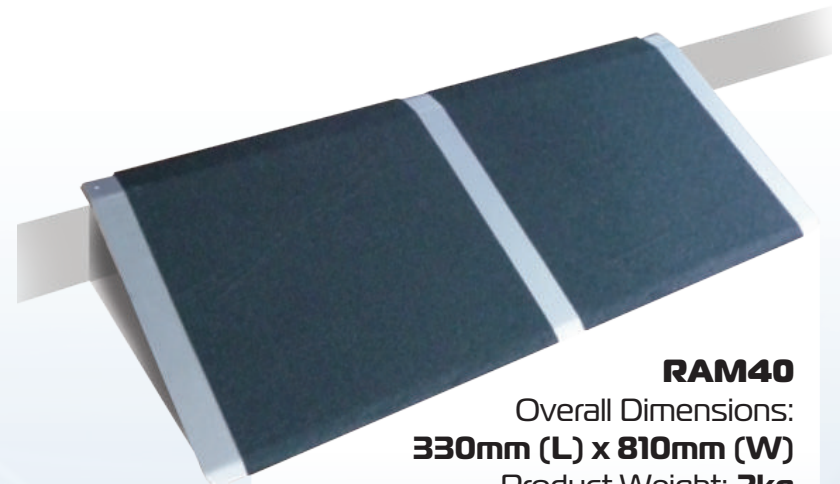

RAM4

Overall Dimensions: **1220mm (L) x 700 (W int) x 750mm (W)**
Product Weight: **8.8kg**
Max. Height: **305mm**

RAM5

Overall Dimensions: **1520mm (L) x 700 (W int) x 750mm (W)**
Product Weight: **11.6kg**
Max. Height: **381mm**

Maximum load on all ramps: **270kg**
Maximum angle on all ramps: **15°**

ONE PIECE RAMPS/RAMP PAIR

RAM32

Overall Dimensions: **610mm (L) x 705mm (W int) x 714mm (W)**
Product Weight: **4.8kg**

RAM33

Overall Dimensions: **914mm (L) x 705mm (W int) x 714mm (W)**
Product Weight: **6.9kg**

RAM34

Overall Dimensions: **1217mm (L) x 705mm (W int) x 714mm (W)**
Product Weight: **8.9kg**

Maximum load on all ramps: **270kg**

RAM40

Overall Dimensions:
330mm (L) x 810mm (W)
Product Weight: **2kg**
Maximum load: **270kg**

RAM20B

Overall Dimensions: **1500mm (L) x 190mm (W)**
Product Weight: **3kg (each)**
Maximum load: **270kg**

TELESCOPIC RAMPS

FEATURES

- Ramp can be set at any length within range
- Simple to operate extension lock
- Portable, lightweight and easy to carry
- Strong aluminium construction
- Raised non-slip surface
- Safety edges to prevent rolling off
- Carry handle
- Slides in for transit and storage