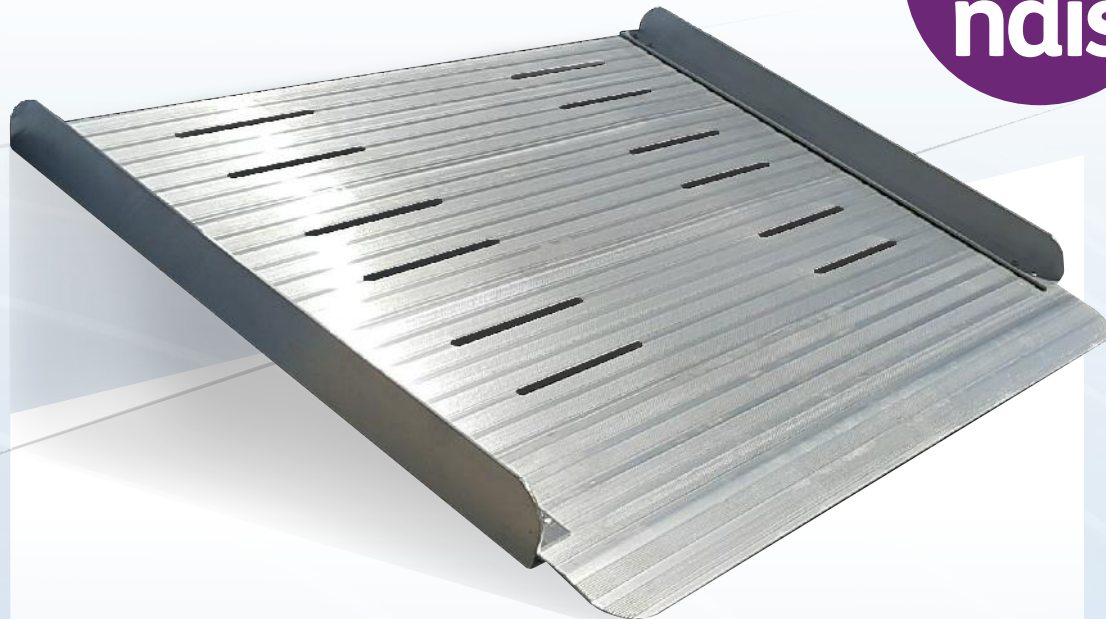

Maximum load on all ramps: **270kg**
Maximum angle on all ramps: **15°**

ONE PIECE RAMPS/RAMP PAIR

RAM32

Overall Dimensions: **610mm (L) x 705mm (W int) x 714mm (W)**
Product Weight: **4.8kg**

RAM33

Overall Dimensions: **914mm (L) x 705mm (W int) x 714mm (W)**
Product Weight: **6.9kg**